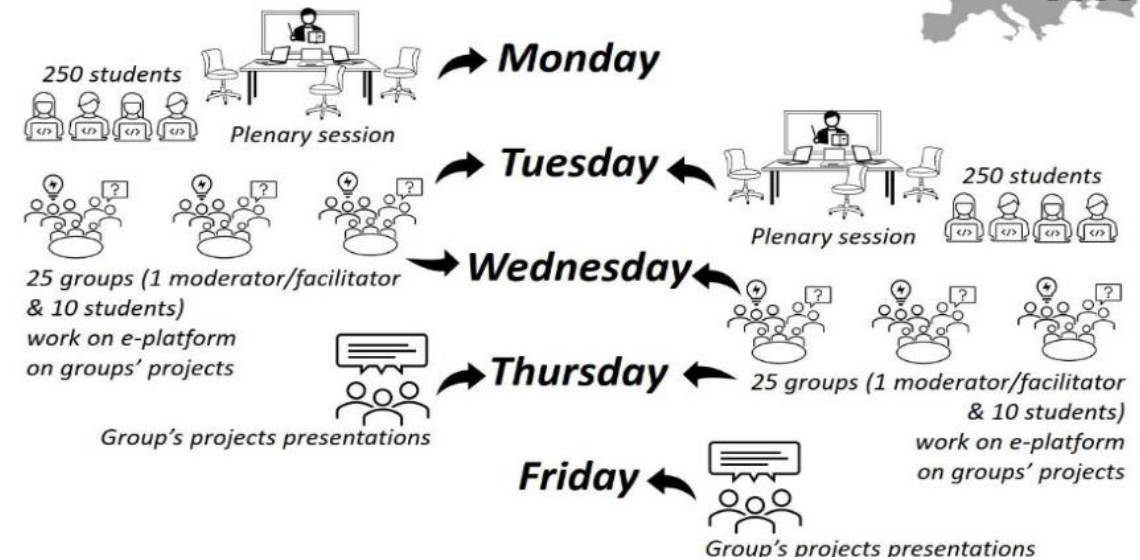

Virtual Exchange Call

Virtual Exchange Week